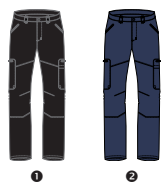

LINDER M

VELIKOSTI / SIZES: S-XXL

BARVA / COLOR: 1 černá/black, 2 tmavě modrá/dark blue

TEPLÉ SOFTSHELOVÉ KALHOTY

WARM SOFTSHELL PANTS

snadno dostupné boční kapsy • boční 3D zipové kapsy • opasek • tvarované nohavice

front side zipper pockets • side patch zipper pockets • waistbelt included • anatomic shape of legs

VODĚDOLNOST / WATERPROOF • 10.000 mm H₂O

PRODYŠNOST / BREATHABILITY • 10.000 g/m²/24h

MATERIÁL / MATERIAL