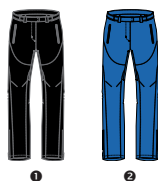

MENG

VELIKOSTI / SIZES: S-XXL

BARVA / COLOR: 1 černá/black, 2 modrá/blue

MENS SKI PANTS

PÁNSKÉ LYŽAŘSKÉ KALHOTY

kompletně podlepené švy • anatomický tvar nohavic • odvětrání na zip se vsazenou síťovinou • ochranné reflexní prvky • sněhový pás s protiskluzovou gumou • odnímatelné a nastavitelné šle • spodní část nohavic vyztužená speciální fólií chránící proti oděru • nastavitelný pás se zvýšeným zadním dílem • zateplené kapsy

fully taped seams • anatomic shape of legs • zipped ventilation with inserted a mesh • protective reflective details • snowlocker with anti-slipping rubber • detachable and adjustable braces • bottom hem of legs reinforced by a special foil, protecting before abrasion • adjustable waist with prolonged back part • warmed pockets

VODĚODOLNOST / WATERPROOF • 20.000 mm H₂O

PRODYŠNOST / BREATHABILITY • 20.000 g/m²/24h

MATERIÁL / MATERIAL

• Husky-Tech 20.000

SKI RACE • MUŽI / MEN

BRISTOL

VELIKOSTI / SIZES: S-XXL

BARVA / COLOR: 1 černo-modrá/black-blue, 2 černo-oranžová/black-orange, 3 zelená/green

TECHNICKÁ SKI BUNDA

TECHNICAL SKI JACKET

kompletně podlepené švy • hlavní zip krytý légou • odnímatelná a nastavitelná kapuce s vystuženým kšiltem • anatomický střih rukávů • ochranné reflexní prvky • sněhový pás s elastickou vsadkou pro komfortní pohyb • zateplené hlavní kapsy • kapsa na permanentku na rukávu • čistič na brýle • odvětrání na zip se vsazenou síťovinou • zateplený límec s ochranným překrytím zipu • mírně prodloužený zadní díl • zpevněná ramena • vnitřní elastický rukáv