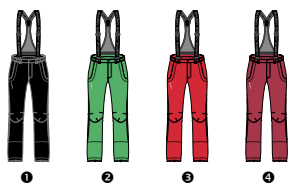

GALTI L

VELIKOSTI / SIZES: XS-XL

BARVA / COLOR: 1 černá/black, 2 zelená/green, 3 červená/red, 4 vínová/wine

DÁMSKÉ LYŽAŘSKÉ SOFTSHELLOVÉ KALHOTY

LADIES SOFTSHELL SKI PANTS

kompletně podlepené švy • anatomický tvar nohavic • odvětrání na zip se vsazenou síťovinou • sněhový pás s protiskluzovou gumou • odnímatelné a nastavitelné šle • vyztužená spodní část nohavic chránící proti oděru • nastavitelný pás se zvýšeným zadním dílem • rozepnutí ve spodní části nohavic

fully taped seams • anatomic shape of legs • zipper ventilation with inserted mesh • snowlocker with anti-slipping rubber • detachable and adjustable braces • reinforced bottom leg hem protecting against scratching • adjustable waist with prolonged back part • zipper bottom leg opening

VODĚODOLNOST / WATERPROOF • 10.000 mm H₂O

PRODYŠNOST / BREATHABILITY • 7.000 g/m²/24h

MATERIÁL / MATERIAL

SKI • ŽENY / WOMEN

NOREL L

VELIKOSTI / SIZES: XS-XL

BARVA / COLOR: 1 tmavě vínová/dark wine, 2 antracit/anthracite, 3 černá/black

ZATEPLENÁ ZIMNÍ BUNDA

INSULATED WINTER JACKET

univerzální design vhodný i do města • podlepené švy • mírně prodloužený zadní díl • vyšší límeček s překrytím zipu u brady • odnímatelná kapuce • nastavitelné rukávy a spodní lem • kombinace jednolitého a melange materiálu

all-purpose design suitable for using in a city • taped seams • slightly longer back part • higher collar with protective flap at the chin • detachable hood • adjustable sleeves and bottom hem • combined solid and melange material

VODĚODOLNOST / WATERPROOF • 10.000 mm H₂O

PRODYŠNOST / BREATHABILITY • 7.000 g/m²/24h

MATERIÁL / MATERIAL

• **Husky-Tech 10.000**
100% Polyester s laminovanou membránou
100% Polyester with laminated membrane

OUTDOOR • ŽENY / WOMEN