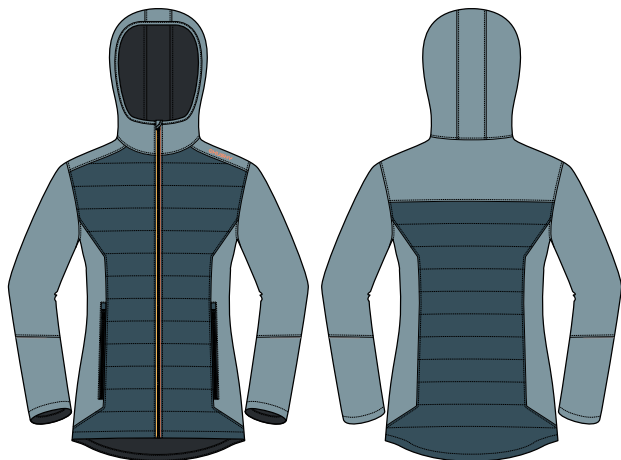

SALEDA L

VELIKOSTI / SIZES: XS-XL

BARVA / COLOR: 1 šedá/grey, 2 černá/black, 3 růžová/pink

SOFTSHELLOVÁ BUNDA PRO KAŽDÉ POČASÍ

SOFTSHELL JACKET FOR ANY WEATHER

kombinace softshellové a plněné bundy • laminovaná podšívka z fleecu kombinovaná s Polyester Taffeta podšívkou • reflexní ochranné prvky • zadní díl lehce prodloužený • stahování ve spodním lemu bundy • gumové táhlo na manžetě rukávu pro snadnější manipulaci

combined softshell and quilted jacket • lining bonded with fleece combined with Polyester Taffeta lining • reflective security components • back part slightly longer • drawcord adjustment at the bottom hem of jacket • rubber cuff puller for easier adjustment

VODĚODOLNOST / WATERPROOF • 10.000 mm H₂O

PRODYŠNOST / BREATHABILITY • 10.000 g/m²/24h

MATERIÁL / MATERIAL

SOFTSHELL • ŽENY / WOMEN