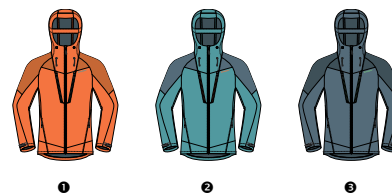

SUMMY M

VELIKOSTI / SIZES: S-XXL

BARVA / COLOR: 1 oranžová/orange, 2 modrá/blue, 3 tmavě šedá/dark grey

PÁNSKÁ SOFTSHELLOVÁ BUNDA IDEÁLNÍ PRO TURISTIKU

MENS SOFTSHELL JACKET IDEAL FOR TOURISM

fleecová laminovaná podšívka • napevno našitá kapuce • zadní díl lehce prodloužený • stahování ve spodním lemu bundy • koncovky rukávů nastavitelné na suchý zip • odvětrání v podpaží • kombinace s melange materiálem • perforace v podpaží pro lepší ventilaci

inner material - bonded fleece • fixed hood • back part slightly longer • drawcord adjustment at the bottom hem of jacket • sleeve cuff adjustment with velcro • ventilation at the armpit • combined with melange material • armpit perforation for better ventilation

VODĚODOLNOST / WATERPROOF • 10.000 mm H₂O

PRODYŠNOST / BREATHABILITY • 10.000 g/m²/24h

MATERIÁL / MATERIAL

•Extend-Pro Softshell 10.000

SOFTSHELL • MUŽI / MEN