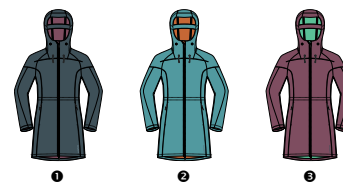

SOFTSHELL • ŽENY / WOMEN

SARA

VELIKOSTI / SIZES: XS-XL

BARVA / COLOR: 1 antracit/anthracite, 2 modrá/blue, 3 vinová/wine

OBLÍBENÝ HUSKY SOFTSHELLOVÝ KABÁT

POPULAR HUSKY SOFTSHELL COAT

fleecová nalamovaná podšívka • vyšší límec s překrytím zipu pod bradou • nastavitelná kapuce • stahování v pase • svrchní melange látka • kontrastní barva podšívky

inner material - bonded fleece • higher collar with chin protector • adjustable hood • drawcord adjustment in waist • outer melange fabric • contrasting lining colour

VODĚODOLNOST / WATERPROOF • 10.000 mm H₂O

PRODYŠNOST / BREATHABILITY • 10.000 g/m²/24h

MATERIÁL / MATERIAL

• **Extend-Pro Softshell 10.000**
100% Polyester s laminovanou membránou a speciálně tkaným polyesterem na rubové straně
100% Polyester with laminated membrane and special knitted polyester on backside