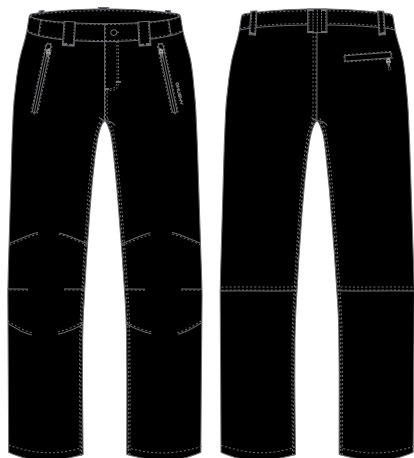

ENDER

VELIKOSTI / SIZES: S-XXL
BARVA / COLOR: 1 černá/black

PÁNSKÉ CELOROZEPÍNACÍ SOFTSHELOVÉ KALHOTY
MEN SOFTSHELL PANTS WITH LONG SIDE ZIPPERS

plně rozepínací kalhoty • přední zipové kapsy • opasek • tvarované nohavice

fully zip-up pants • front side zipper pockets • waistbelt included • anatomic shape of legs

VODĚODOLNOST / WATERPROOF • 10.000 mm H₂O

PRODYŠNOST / BREATHABILITY • 7.000 g/m²/24h

MATERIÁL / MATERIAL

OUTDOOR • MUŽI / MEN

PANDER M

VELIKOSTI / SIZES: S-XXL
BARVA / COLOR: 1 černá/black, 2 antracit/anthracite, 3 tmavě šedá/dark grey

TEPLÉ SOFTSHELOVÉ KALHOTY
WARM SOFTSHELL PANTS

snadno dostupné boční kapsy • boční 3D zipové kapsy • opasek • tvarované nohavice

front side zipper pockets • side patch zipper pockets • waistbelt included • anatomic shape of legs

VODĚODOLNOST / WATERPROOF • 10.000 mm H₂O

PRODYŠNOST / BREATHABILITY • 7.000 g/m²/24h

MATERIÁL / MATERIAL

OUTDOOR • MUŽI / MEN