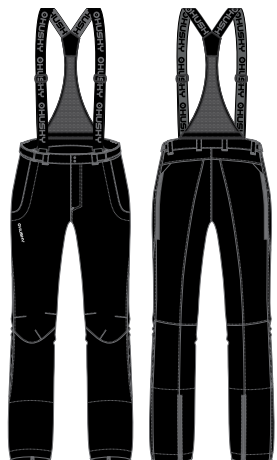

GALTI L

VELIKOSTI / SIZES: XS-XL

BARVA / COLOR: 1 černá/black, 2 zelená/green, 3 červená/red, 4 vínová/wine

DÁMSKÉ LYŽAŘSKÉ SOFTSHELLOVÉ KALHOTY

LADIES SOFTSHELL SKI PANTS

kompletně podlepené švy • anatomický tvar nohavic • odvětrání na zip se vsazenou síťovinou • sněhový pás s protiskluzovou gumou • odnímatelné a nastavitelné šle • vyztužená spodní část nohavic chránící proti oděru • nastavitelný pás se zvýšeným zadním dílem • rozepnutí ve spodní části nohavic

fully taped seams • anatomic shape of legs • zipper ventilation with inserted mesh • snowlocker with anti-slipping rubber • detachable and adjustable braces • reinforced bottom leg hem protecting against scratching • adjustable waist with prolonged back part • zipper bottom leg opening

VODĚODOLNOST / WATERPROOF • 10.000 mm H₂O

PRODYŠNOST / BREATHABILITY • 7.000 g/m²/24h

MATERIÁL / MATERIAL

SKI • ŽENY / WOMEN