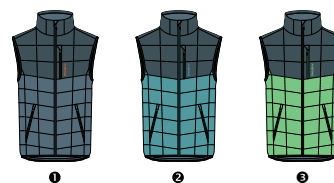

DOWN • MUŽI / MEN

FLOREL M

VELIKOSTI / SIZES: S-XXL

BARVA / COLOR: 1 tmavě šedá/dark grey, 2 modrá/blue, 3 světle zelená/light green

PĚROVÁ VESTA

DOWN VEST

vesta s kvalitní péřovou výplní • nepromokavé zipy • vnitřní a vnější kapsa

body warmer with top quality down filling • waterproof zippers • inner and outer pocket

VODĚODOLNOST / WATERPROOF • 7.000 mm H₂O

PRODYŠNOST / BREATHABILITY • 5.000 g/m²/24h

MATERIÁL / MATERIAL
• Husky-Tech 7.000

MATERIÁL / MATERIAL
• Down 90/10

vnitřní materiál/inner material
Husí peří
Goose down