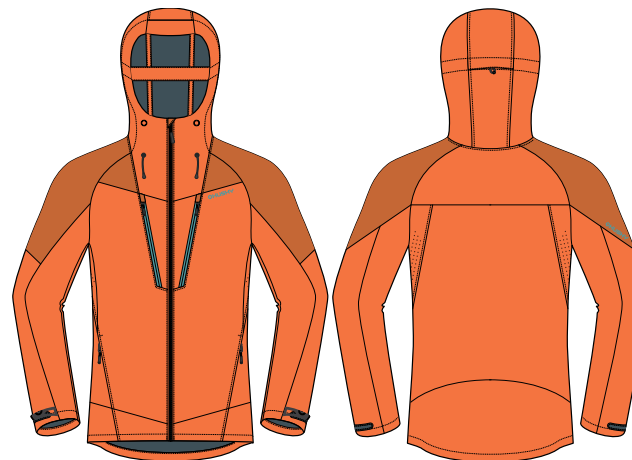

SUMMY M

VELIKOSTI / SIZES: S-XXL

BARVA / COLOR: 1 oranžová/orange, 2 modrá/blue, 3 tmavě šedá/dark grey

PÁNSKÁ SOFTSHELLOVÁ BUNDA IDEÁLNÍ PRO TURISTIKU

MENS SOFTSHELL JACKET IDEAL FOR TOURISM

fleecová laminovaná podšívka • napevno našitá kapuce • zadní díl lehce prodloužený • stahování ve spodním lemu bundy • koncovky rukávů nastavitelné na suchý zip • odvětrání v podpaží • kombinace s melange materiálem • perforace v podpaží pro lepší ventilaci

inner material - bonded fleece • fixed hood • back part slightly longer • drawcord adjustment at the bottom hem of jacket • sleeve cuff adjustment with velcro • ventilation at the armpit • combined with melange material • armpit perforation for better ventilation

VODĚODOLNOST / WATERPROOF • 10.000 mm H₂O

PRODYŠNOST / BREATHABILITY • 10.000 g/m²/24h

MATERIÁL / MATERIAL

•Extend-Pro Softshell 10.000

SOFTSHELL • MUŽI / MEN