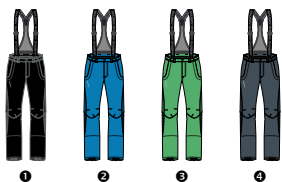

GALTI M

VELIKOSTI / SIZES: S-XXL

BARVA / COLOR: 1 černá/black, 2 modrá/blue, 3 zelená/green, 4 antracit/anthracite

PÁNSKÉ LYŽAŘSKÉ SOFTSHELOVÉ KALHOTY

MEN SOFTSHELL SKI PANTS

kompletně podlepené švy • anatomický tvar nohavic • odvětrání na zip se vsazenou síťovinou • sněhový pás s protiskluzovou gumou • odnímatelné a nastavitelné šle • vyztužená spodní část nohavic chránící proti oděru • nastavitelný pás se zvýšeným zadním dílem • rozepnutí ve spodní části nohavic

fully taped seams • anatomic shape of legs • zipper ventilation with inserted mesh • snowlocker with anti-slipping rubber • detachable and adjustable braces • reinforced bottom leg hem protecting against scratching • adjustable waist with prolonged back part • zipper bottom leg opening

VODĚODOLNOST / WATERPROOF • 10.000 mm H₂O

PRODYŠNOST / BREATHABILITY • 7.000 g/m²/24h

MATERIÁL / MATERIAL

SKI • MUŽI / MEN

NOREL M

VELIKOSTI / SIZES: S-XXL

BARVA / COLOR: 1 černá/black, 2 žlutá/yellow, 3 antracit/anthracite

ZATEPLENÁ ZIMNÍ BUNDA

INSULATED WINTER JACKET

univerzální design vhodný i do města • podlepené švy • mírně prodloužený zadní díl • vyšší límeček s překrytím zipu u brady • odnímatelná kapuce • nastavitelné rukávy a spodní lem • kombinace jednodílného a melange materiálu

all-purpose design suitable for using in a city • taped seams • slightly longer back part • higher collar with protective flap at the chin • detachable hood • adjustable sleeves and bottom hem • combined solid and melange fabric

VODĚODOLNOST / WATERPROOF • 10.000 mm H₂O

PRODYŠNOST / BREATHABILITY • 7.000 g/m²/24h

MATERIÁL / MATERIAL

• **Husky-Tech 10.000**
100% Polyester s laminovanou membránou
100% Polyester with laminated membrane

OUTDOOR • MUŽI / MEN