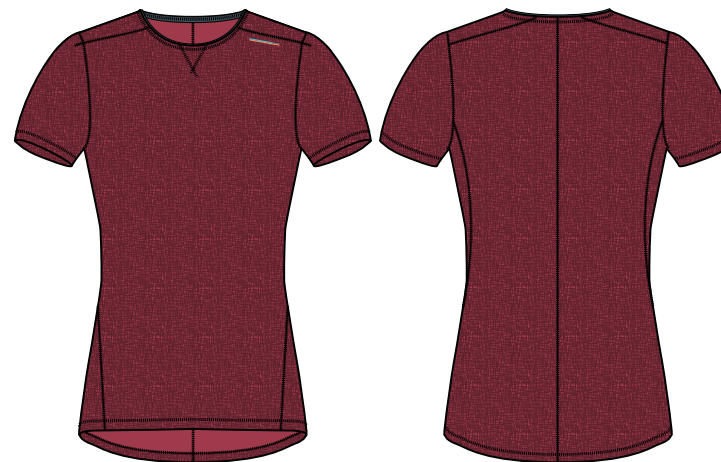

KALHOTY / PANTS - L

VELIKOSTI / SIZES: XS-XL
BARVA / COLOR: 1 červená/red

KALHOTY Z ŘADY MERINO 100
PANTS FROM CATEGORY MERINO 100

materiál 100% vlna

100% wool fabric

MATERIÁL / MATERIAL
• Merino Comfort 100
100% Vlna Merino
100% Wool Merino

MERINO 100 • ŽENY / WOMEN