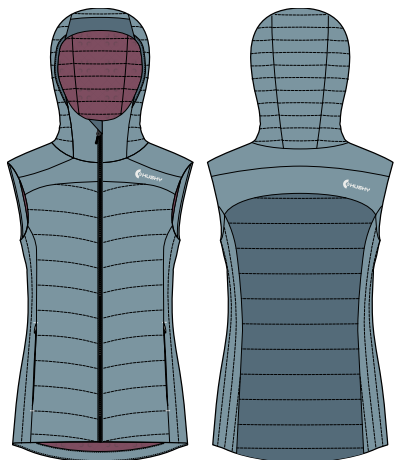

FLOREL L

VELIKOSTI / SIZES: XS-XL

BARVA / COLOR: 1 šedá/grey, 2 vínová/wine, 3 černá/black

PĚŘOVÁ VESTA

DOWN VEST

vesta s kvalitní péřovou výplní • nepromokavé zipy • vnitřní a vnější kapsa • variace RipStop a melange materiálů

body warmer with top quality down filling • waterproof zippers • inner and outer pocket • variety of RipStop and melange fabrics

VODĚODOLNOST / WATERPROOF • 7.000 mm H₂O

PRODYŠNOST / BREATHABILITY • 5.000 g/m²/24h

MATERIÁL / MATERIAL
• Husk-Tech 7.000

vnější materiál/outer material
100% Polyester s laminovanou membránou
100% Polyester with laminated membrane

MATERIÁL / MATERIAL
• Down 90/10

vnitřní materiál/inner material
Husí peří
Goose down

DOWN • ŽENY / WOMEN

SEVAN L

VELIKOSTI / SIZES: XS-XL

BARVA / COLOR: 1 tmavě purpurová/dark purple, 2 světle modrá/light blue, 3 červená/red

SPORTOVNÍ SOFTSHELLOVÁ BUNDA

SPORTS SOFTSHELL JACKET

výrazný sportovní design • fleecová nalaminovaná podšívka • zadní díl lehce prodloužený • ochranná léga v horní části hlavního zipu • stahování ve spodním lemu bundy • koncovky rukávů nastavitelné na suchý zip • odvětrání v podpaží

strong sports design • inner material - bonded fleece • back part slightly longer • covering flap on the top of front zipper • drawcord adjustment at the bottom hem of jacket • sleeve cuff adjustment with velcro • ventilation at the armpit

VODĚODOLNOST / WATERPROOF • 15.000 mm H₂O

PRODYŠNOST / BREATHABILITY • 15.000 g/m²/24h

MATERIÁL / MATERIAL

• Extend-Pro Softshell 15.000

SOFTSHELL • ŽENY / WOMEN