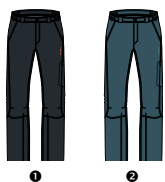

PRUVY M

VELIKOSTI / SIZES: S-XXL

BARVA / COLOR: 1 černá/black, 2 tmavě modrá/dark blue

PÁNSKÉ SOFTSHELOVÉ KALHOTY

MEN'S SOFTSHELL PANTS

kapsa na zadním díle na zip • boční zipová kapsa • elastický pas • zvýšený zadní díl

back pocket with zipper • side zipper pocket • elastic waist • prolonged back part

VODĚODOLNOST / WATERPROOF • 10.000 mm H₂O

PRODYŠNOST / BREATHABILITY • 7.000 g/m²/24h