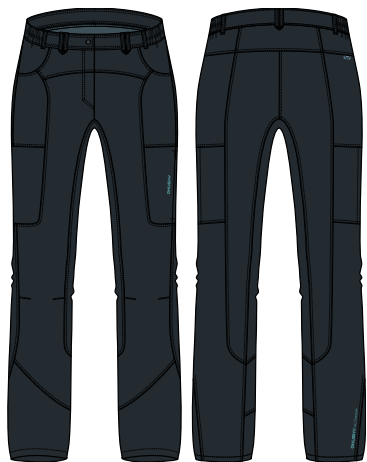

PRUVY L

VELIKOSTI / SIZES: XS-XL

BARVA / COLOR: 1 černá/black, 2 dark grey/tmavě šedá

DÁMSKÉ SOFTSHELOVÉ KALHOTY

WOMEN SOFTSHELL PANTS

kapsa zadním díle na zip • boční zipová kapsa • elastický pas • zvýšený zadní díl

back pocket with zipper • side zipper pocket • elastic waist • prolonged back part

VODĚODLNOST / WATERPROOF • 10.000 mm H₂O

PRODYŠNOST / BREATHABILITY • 7.000 g/m²/24h

MATERIÁL / MATERIAL

OUTDOOR • ŽENY / WOMEN

NAVEN L

VELIKOSTI / SIZES: XS-XL

BARVA / COLOR: 1 oranžová/orange, 2 vínová/wine, 3 zelená/green

OUTDOOROVÁ BUNDA S KOMBINOVANÝMI MATERIÁLY

OUTDOOR JACKET WITH COMBINED MATERIALS

kombinace outdoorové bundy a svetru • vnější materiál kombinace vlny a polyesteru • vnitřní imitace kožíšku • elastické zakončení rukávu a spodního lemu

combination of outdoor jacket and sweater • outer material combined wool and polyester • inner fur imitation material • elastic edge on cuffs and bottom hem

MATERIÁL / MATERIAL

OUTDOOR • ŽENY / WOMEN