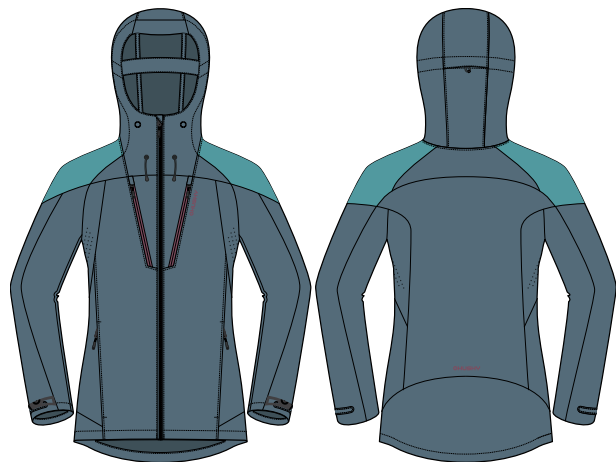

SUMMY L

VELIKOSTI / SIZES: XS-XL

BARVA / COLOR: 1 tmavě šedá/dark grey, 2 vínová/wine, 3 světle zelená/dark green

DÁMSKÁ SOFTSHELOVÁ BUNDA IDEÁLNÍ PRO TURISTIKU

LADIES SOFTSHELL JACKET IDEAL FOR TOURISM

fleecová nalaminovaná podšívka • zadní díl lehce prodloužený • stahování ve spodním lemu bundy • koncovky rukávů nastavitelné na suchý zip • napevno našitá kapuce • kombinace s melange materiálem • perforace v podpaží pro lepší ventilaci

inner material - bonded fleece • back part slightly longer • drawcord adjustment at the bottom hem of jacket • sleeve cuff adjustment with velcro • fixed hood • combined with melange material • armit perforation for better ventilation

VODĚODOLNOST / WATERPROOF • 10.000 mm H₂O

PRODYŠNOST / BREATHABILITY • 10.000 g/m²/24h

MATERIÁL / MATERIAL

• **Extend-Pro Softshell 10.000**

SOFTSHELL • ŽENY / WOMEN