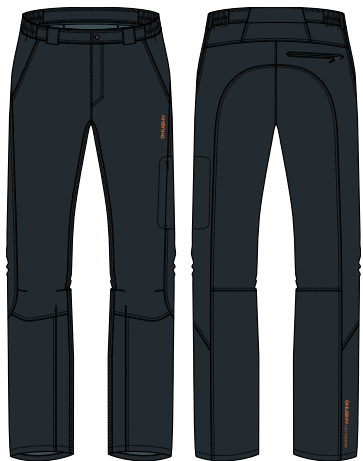

PRUVY M

VELIKOSTI / SIZES: S-XXL

BARVA / COLOR: 1 černá/black, 2 tmavě modrá/dark blue

PÁNSKÉ SOFTSHELOVÉ KALHOTY

MEN'S SOFTSHELL PANTS

kapsa na zadním díle na zip • boční zipová kapsa • elastický pas • zvýšený zadní díl

back pocket with zipper • side zipper pocket • elastic waist • prolonged back part

VODĚODOLNOST / WATERPROOF • 10.000 mm H₂O

PRODYŠNOST / BREATHABILITY • 7.000 g/m²/24h

MATERIÁL / MATERIAL