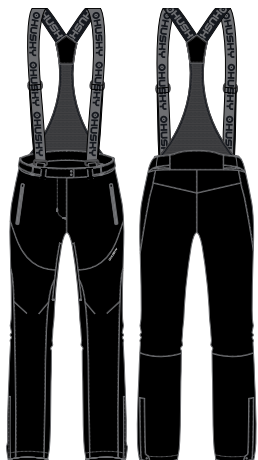

MENDA

VELIKOSTI / SIZES: XS-XL
BARVA / COLOR: 1 černá/black

TECHNICKÉ LYŽAŘSKÉ KALHOTY

TECHNICAL SKI PANTS

kompletně podlepené švy • anatomický tvar nohavic • odvětrání na zip se vsazenou síťovinou • ochranné reflexní prvky • sněhový pás s protiskluzovou gumou • odnímatelné a nastavitelné šle • spodní část nohavic vyztužená speciální fólií chránící proti oděru • nastavitelný pás se zvýšeným zadním dílem • zateplené kapsy

fully taped seams • anatomic shape of legs • zipper ventilation with inserted mesh • safety reflective details • snowlocker with anti-slipping rubber • detachable and adjustable braces • bottom hem of legs reinforced by a special foil, protecting before abrasion • adjustable waist with prolonged back part • warmed pockets

VODĚODOLNOST / WATERPROOF • 20.000 mm H₂O

PRODYŠNOST / BREATHABILITY • 20.000 g/m²/24h

MATERIÁL / MATERIAL

• **Husky-Tech 20.000**
100% Polyester s laminovanou membránou
100% Polyester with laminated membrane

SKI RACE • ŽENY / WOMEN

WERIS

VELIKOSTI / SIZES: XS-XL
BARVA / COLOR: 1 tmavě šedá/dark grey, 2 tmavě modrá/dark blue, 3 tmavě fialová/dark purple, 4 světle oranžová/light orange

TECHNICKÁ SKI BUNDA

TECHNICAL SKI JACKET

kompletně podlepené švy • odnímatelná a nastavitelná kapuce s vystuženým kšiltlem • anatomický střih rukávů • ochranné reflexní prvky • sněhový pás s elastickou vsadkou pro komfortní pohyb • zateplené hlavní kapsy • kapsa na permanentku na rukávu • čistič na brýle • odvětrání na zip se vsazenou síťovinou • zateplený límec s ochranným překrytím zipu • mírně prodloužený zadní díl • vnitřní elastický rukáv • efekt prošívané bundy