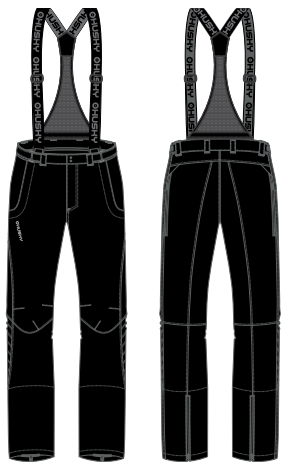

GALTI M

VELIKOSTI / SIZES: S-XXL

BARVA / COLOR: 1 černá/black, 2 modrá/blue, 3 zelená/green, 4 antracit/anthracite

PÁNSKÉ LYŽAŘSKÉ SOFTSHELOVÉ KALHOTY

MEN SOFTSHELL SKI PANTS

kompletně podlepené švy • anatomický tvar nohavic • odvětrání na zip se vsazenou síťovinou • sněhový pás s protiskluzovou gumou • odnímatelné a nastavitelné šle • vyztužená spodní část nohavic chránící proti oděru • nastavitelný pás se zvýšeným zadním dílem • rozepnutí ve spodní části nohavic

fully taped seams • anatomic shape of legs • zipper ventilation with inserted mesh • snowlocker with anti-slipping rubber • detachable and adjustable braces • reinforced bottom leg hem protecting against scratching • adjustable waist with prolonged back part • zipper bottom leg opening

VODĚODOLNOST / WATERPROOF • 10.000 mm H₂O

PRODYŠNOST / BREATHABILITY • 7.000 g/m²/24h

MATERIÁL / MATERIAL

SKI • MUŽI / MEN

NOREL M

VELIKOSTI / SIZES: S-XXL

BARVA / COLOR: 1 černá/black, 2 žlutá/yellow, 3 antracit/anthracite

ZATEPLENÁ ZIMNÍ BUNDA

INSULATED WINTER JACKET

univerzální design vhodný i do města • podlepené švy • mírně prodloužený zadní díl • vyšší límeček s překrytím zipu u brady • odnímatelná kapuce • nastavitelné rukávy a spodní lem • kombinace jednodílného a melange materiálu

all-purpose design suitable for using in a city • taped seams • slightly longer back part • higher collar with protective flap at the chin • detachable hood • adjustable sleeves and bottom hem • combined solid and melange fabric

VODĚODOLNOST / WATERPROOF • 10.000 mm H₂O

PRODYŠNOST / BREATHABILITY • 7.000 g/m²/24h

MATERIÁL / MATERIAL

• **Husky-Tech 10.000**
100% Polyester s laminovanou membránou
100% Polyester with laminated membrane

OUTDOOR • MUŽI / MEN