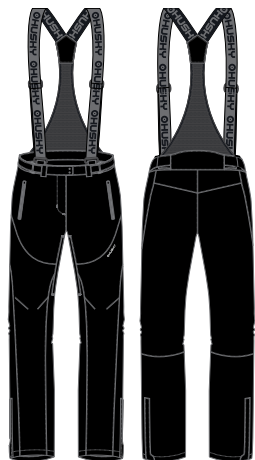

MENG

VELIKOSTI / SIZES: S-XXL
BARVA / COLOR: 1 černá/black

MENS SKI PANTS

PÁNSKÉ LYŽAŘSKÉ KALHOTY

kompletně podlepené švy • anatomický tvar nohavic • odvětrání na zip se vsazenou síťovinou • ochranné reflexní prvky • sněhový pás s protiskluzovou gumou • odnímatelné a nastavitelné šle • spodní část nohavic vyztužená speciální fólií chránící proti oděru • nastavitelný pás se zvýšeným zadním dílem • zateplené kapsy

fully taped seams • anatomic shape of legs • zipper ventilation with inserted mesh • safety reflective details • snowlocker with anti-slipping rubber • detachable and adjustable braces • bottom hem of legs reinforced by a special foil, protecting before abrasion • adjustable waist with prolonged back part • warmed pockets

VODĚODOLNOST / WATERPROOF • 20.000 mm H₂O

PRODYŠNOST / BREATHABILITY • 20.000 g/m²/24h

MATERIÁL / MATERIAL

• **Husky-Tech 20.000**
100% Polyester s laminovanou membránou
100% Polyester with laminated membrane

SKI RACE • MUŽI / MEN

WALTER

VELIKOSTI / SIZES: S-XXL
BARVA / COLOR: 1 cihlová/brick, 2 modrá/blue, 3 černá/black, 4 tmavě modrá/dark blue

TECHNICKÁ SKI BUNDA

TECHNICAL SKI JACKET

kompletně podlepené švy • hlavní zip krytý légou • odnímatelná a nastavitelná kapuce s vystuženým kšiltem • anatomický střih rukávů • ochranné reflexní prvky • sněhový pás s elastickou vsadkou pro komfortní pohyb • zateplené hlavní kapsy • kapsa na permanentku na rukávu • čistíč na brýle • zateplený límeček s ochranným překrytím zipu • mírně prodloužený zadní díl • vnitřní elastický rukáv